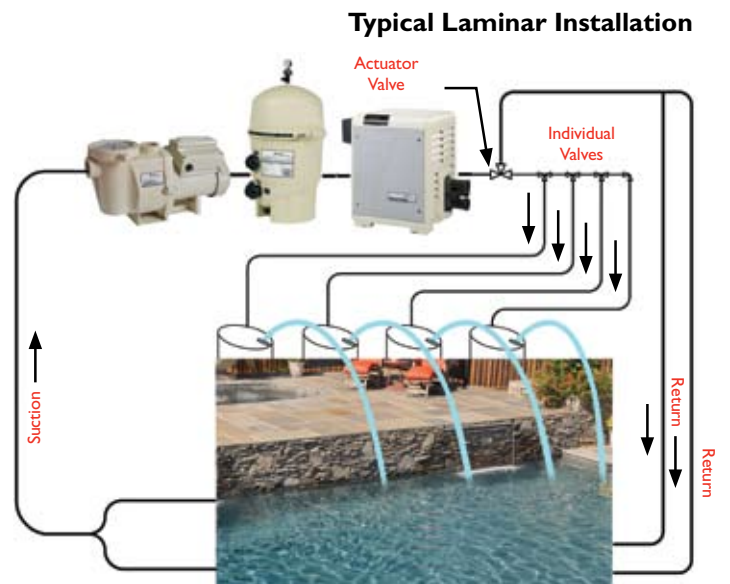

MagicStream® Laminars

By Pentair Water Pool and Spa®

Crystal clear by day, dramatic color at night

MagicStream® laminars create totally clear, uniform arcs of moving water that originate from either your pool deck or surrounding landscape. At night, these translucent streams are brilliantly colored with either an LED or fiber optic light source. The result is a water effect that adds an elegant bit of entertainment to your poolscape.

- Water arcs reach up to seven feet high and project out eight feet into your pool, spa, or other water feature.
- Installation is made flush to your deck or other surface; no unsightly or unsafe edges, just the magic of water erupting from a hidden source.
- Nighttime color effects include the ability to hold on a steady color or scroll through a range of available colors. Choose energy-efficient LED lighting for a nearly endless array of color choices.

MagicStream® Laminars

Enhancing the entire sensory experience

MagicStream® laminars clearly add to the sights of your backyard sanctuary. But, they also provide a gentle, soothing auditory experience as the stream gently enters your pool—just a hint of sound to mask neighborhood noises that may otherwise interrupt your down time.

Features include:

- Laminar box lids available in tan, black, and gray to match or complement pool deck or other installation surface.
- Laminars are easily adjusted two ways; vertically from 62° to 75° to create different heights and arc shapes, and direction pointed can be moved right or left up to 60° total. Get creative by varying individual stream's height, arc shapes, direction, and color.
- MagicStream laminars come fully assembled and ready to install on nearly any water return line. To create spectacular nighttime effects, an LED light engine is included. Simply add plumbing and a 12V pool transformer to provide power.
- Laminars are designed for easy removal and replacement.